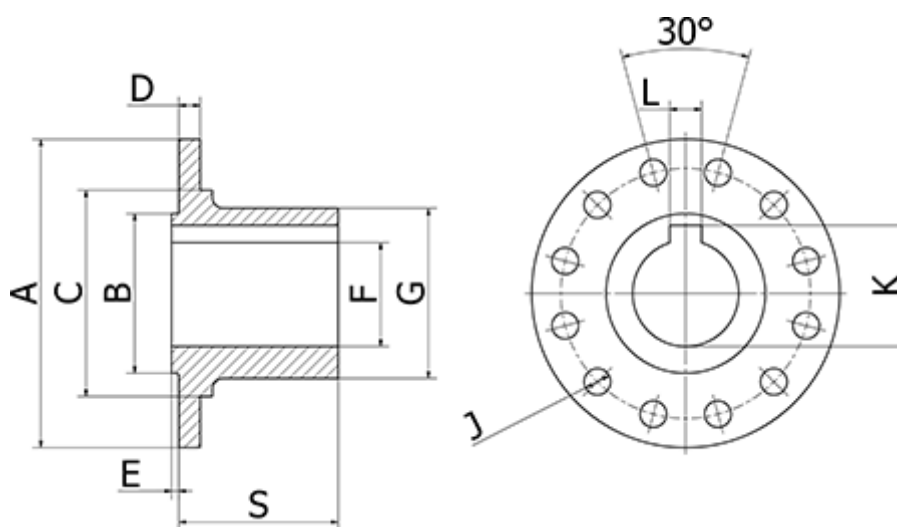

Article number: 0711222402

Description: Elbe Modflange 1.122.240
Ø225 Hole size 110H7

Measures

A = 225	J	= 16
B = 140	K	= 116.4
C = 171.5	L	= 28
D = 15	Number of flange holes	= 12
E = 4.5	S	= 280
F = 110H7		
G = 165		
H = 196		